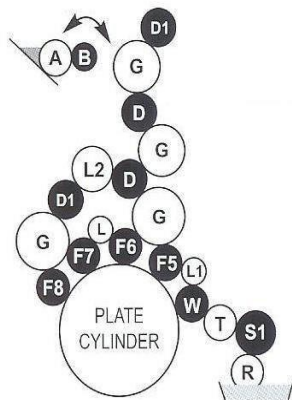

Preis / Price 11x Walzen / Rollers:

RYOBI MODELS 520HX, 522HX, 524HX & 525HX